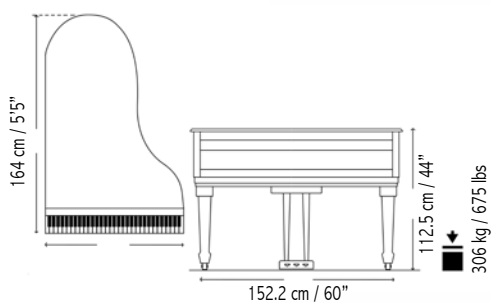

GP-160 SYLVR

Sitting right on the border of a “baby” grand and “studio” grand label, the “160 Sylvr” deftly does both: fits a smaller room without overpowering the space, but also provides a full sound easily mistaken for a much larger grand. Taking advantage of Perzina’s signature tail design, the piano has dramatically larger strings and soundboard area than other pianos in its price range and size (164cm / 5’5”) and delivers a sound that is clear, complex, and very responsive.